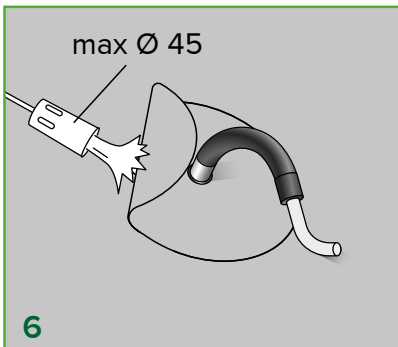

FIXNORDIC.DK

Cable flashing Ø50 with bitumen bottom layer

INSTALLATION INSTRUCTIONS

- for flat roofs and inclined roofs
with bitumen membrane

INSTALLATION INSTRUCTIONS

Cable flashing Ø50 with bitumen bottom layer for flat roofs and inclined roofs with bitumen membrane