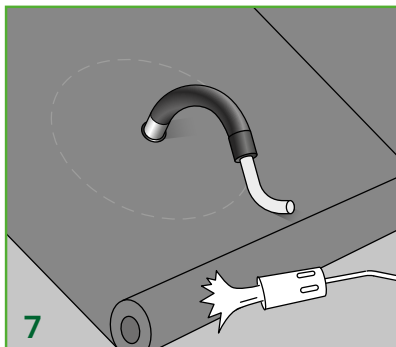

FIXNORDIC.DK

Cable flashing Ø50 with bitumen bottom layer

INSTALLATION INSTRUCTIONS

- for flat roofs and inclined roofs
with bitumen membrane

INSTALLATION INSTRUCTIONS

Cable flashing Ø50 with bitumen bottom layer for flat roofs and inclined roofs with bitumen membrane