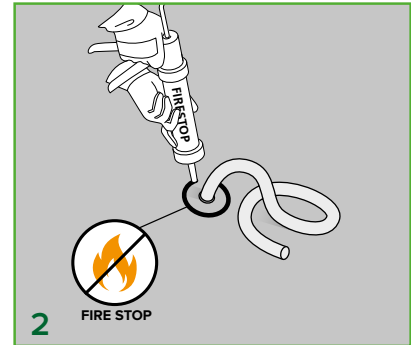

FIXNORDIC.DK

Cable flashing Ø50 with bitumen bottom layer

INSTALLATION INSTRUCTIONS

- for flat roofs and inclined roofs
with bitumen membrane

INSTALLATION INSTRUCTIONS

Cable flashing Ø50 with bitumen bottom layer for flat roofs and inclined roofs with bitumen membrane