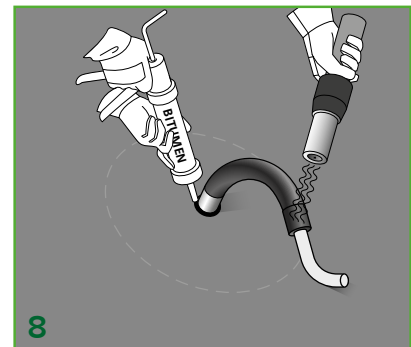

FIXNORDIC.DK

Cable flashing Ø50 with bitumen bottom layer

INSTALLATION INSTRUCTIONS

- for flat roofs and inclined roofs
with bitumen membrane

INSTALLATION INSTRUCTIONS

Cable flashing Ø50 with bitumen bottom layer for flat roofs and inclined roofs with bitumen membrane

■ = Bottom layer
■ = UV-resistant bitumen top layer