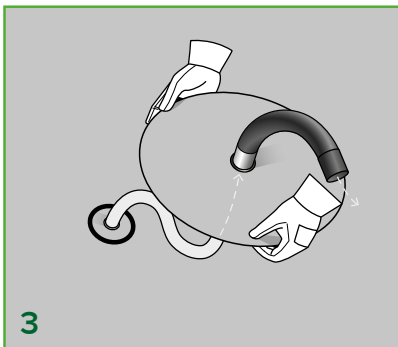

FIXNORDIC.DK

Cable flashing Ø50 with bitumen bottom layer

INSTALLATION INSTRUCTIONS

- for flat roofs and inclined roofs
with bitumen membrane

INSTALLATION INSTRUCTIONS

Cable flashing Ø50 with bitumen bottom layer for flat roofs and inclined roofs with bitumen membrane