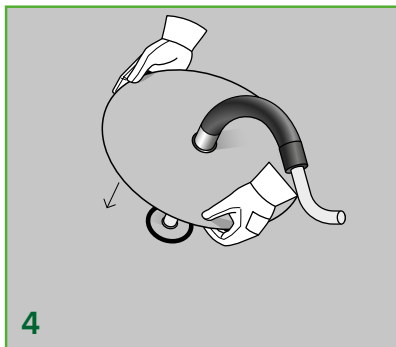

FIXNORDIC.DK

Cable flashing Ø50 with bitumen bottom layer

INSTALLATION INSTRUCTIONS

- for flat roofs and inclined roofs
with bitumen membrane

INSTALLATION INSTRUCTIONS

Cable flashing Ø50 with bitumen bottom layer for flat roofs and inclined roofs with bitumen membrane