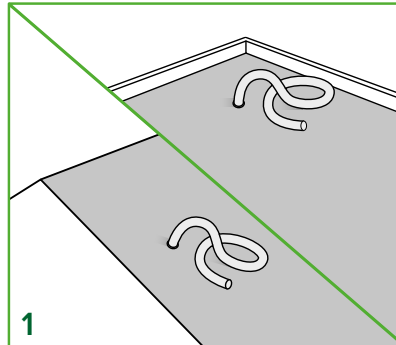

FIXNORDIC.DK

Cable flashing Ø50 with bitumen bottom layer

INSTALLATION INSTRUCTIONS

- for flat roofs and inclined roofs
with bitumen membrane

INSTALLATION INSTRUCTIONS

Cable flashing Ø50 with bitumen bottom layer for flat roofs and inclined roofs with bitumen membrane

■ = Bottom layer
■ = UV-resistant bitumen top layer