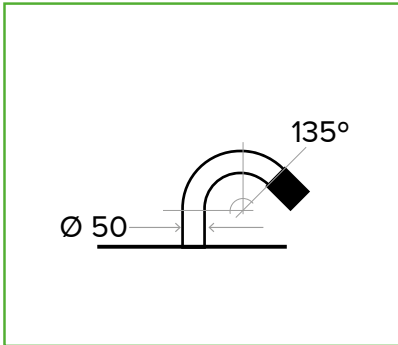

FIXNORDIC.DK

Cable flashing Ø50 with bitumen bottom layer

INSTALLATION INSTRUCTIONS

- for flat roofs and inclined roofs
with bitumen membrane

INSTALLATION INSTRUCTIONS

Cable flashing Ø50 with bitumen bottom layer for flat roofs and inclined roofs with bitumen membrane

■ = Bottom layer
■ = UV-resistant bitumen top layer