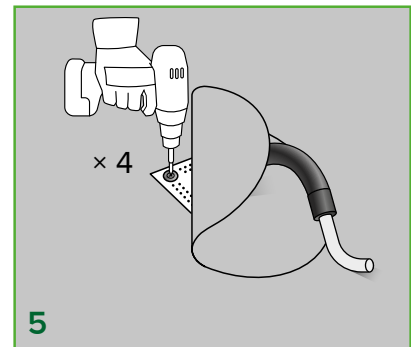

FIXNORDIC.DK

Cable flashing Ø50 with bitumen bottom layer

INSTALLATION INSTRUCTIONS

- for flat roofs and inclined roofs
with bitumen membrane

INSTALLATION INSTRUCTIONS

Cable flashing Ø50 with bitumen bottom layer for flat roofs and inclined roofs with bitumen membrane