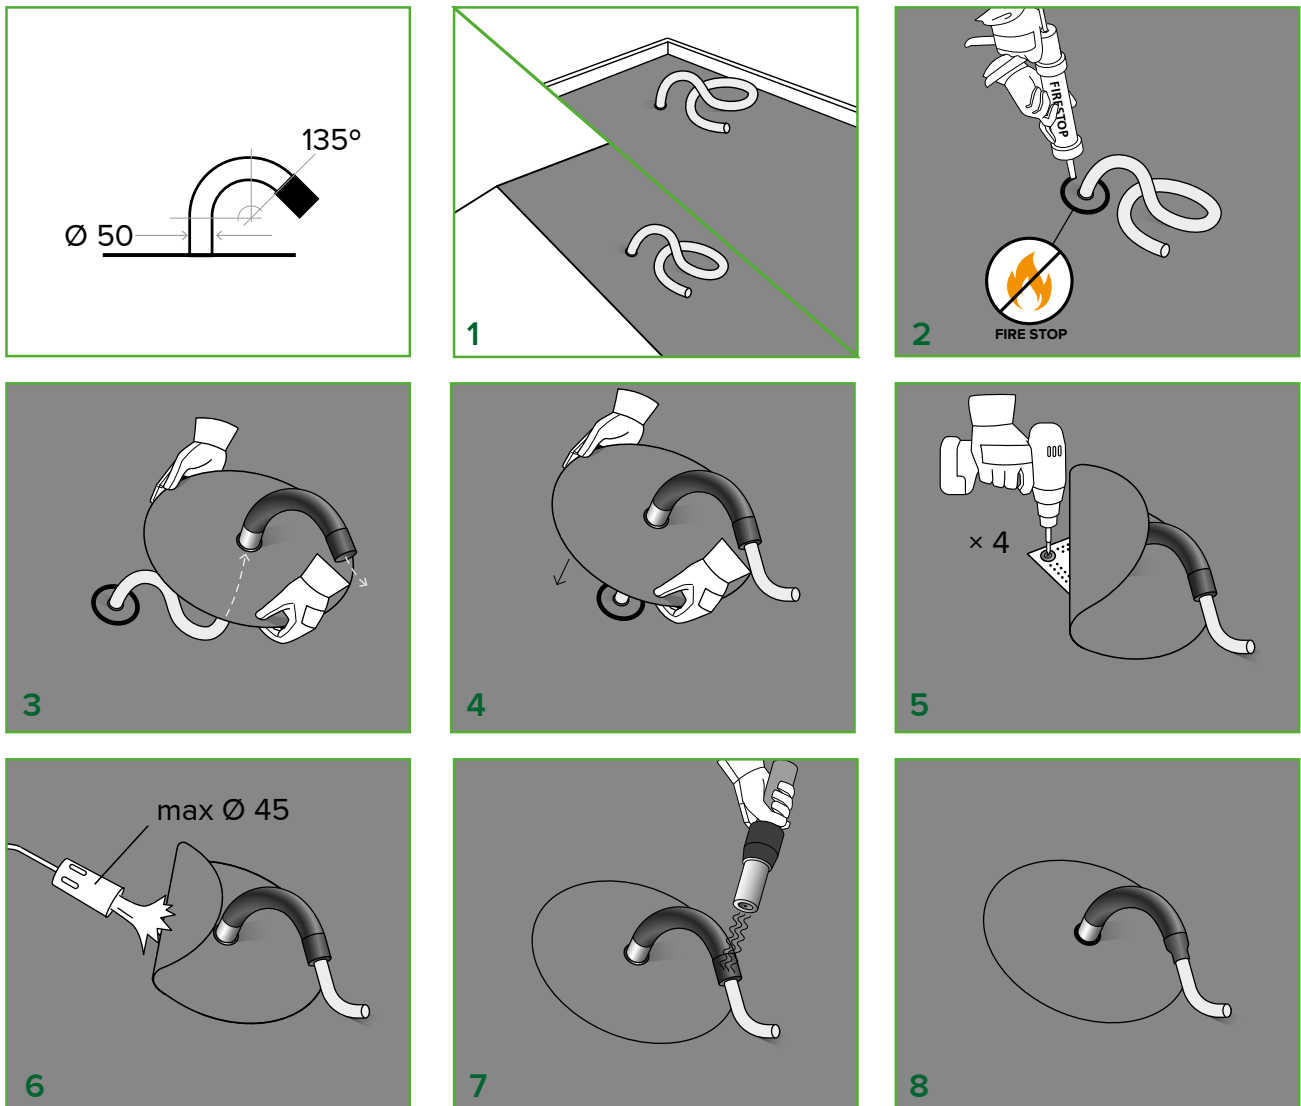

INSTALLATION INSTRUCTIONS

Cable flashing Ø50 with bitumen top layer for flat roofs and inclined roofs with bitumen membrane

■ = UV-resistant bitumen top layer

FIXNORDIC.DK

PART OF JUAL GROUP

JUAL A/S // FIXNORDIC A/S // BYGTJEK A/S // PERFORM A/S
SCANHEAT A/S // JUAL Roofing Technology China

FIXNORDIC A/S
Satellitvej 3 • DK-8700 Horsens
T: +45 76 83 11 41
E: fixnordic@fixnordic.dk