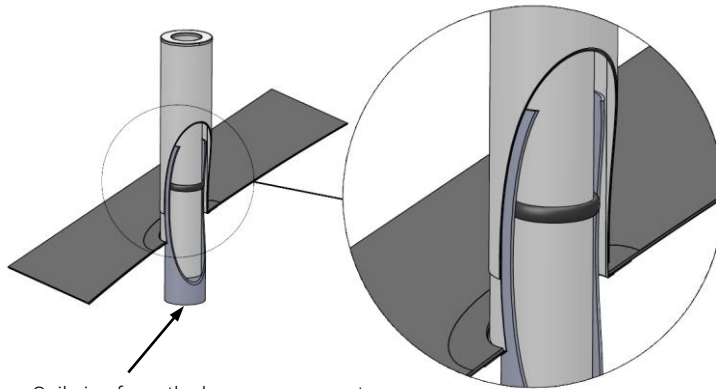

APPLICATION:

For ventilation of soil pipes where a safe, tight flashing is required as well as an odorless penetration of the roof structure on pitched roofs with clay roof tiles, Eternit, or similar.

The soil pipe ventilation ensures a waterproof penetration of the roof surface itself, and via a rubber seal in the soil pipe an airtight extension of the soil pipe is ensured through the roof structure and up to the inlet above the roof surface.

Soil pipe:

Zinc version: Zinc 14

Stainless version: Stainless steel AISI 304/ EN 1.4301

TEKNISKE SPECIFIKATIONER

Tight assembly between soil pipe and soil pipe flashing through o-ring

Soil pipe from the house sewer system protruding from the roof surface

For dimensions A, B, D1 and h, see the table beneath ARTICLE NUMBERS

ARTICLE NUMBERS

DN [mm]	DIAMETER (D1) [mm]	FLANGE (AxB) [mm]	STANDARD DIMENSIONS		
			MATERIAL	ROOF PITCH [°]	ARTICLE NUMBER 10 – 45°
Ø75	Ø90	625x500	Zinc 14	10	77075-10-520
				20	77075-20-520
				25	77075-25-520
				30	77075-30-520
				35	77075-35-520
				40	77075-40-520
				45	77075-45-520
				*	77075-99-520
			Stainless steel AISI 304	10	76075-10-520
				20	76075-20-520
				25	76075-25-520
				30	76075-30-520
				35	76075-35-520
				40	76075-40-520
				45	76075-45-520
				*	76075-99-520
Ø110	Ø125	625x500	Zinc 14	10	77110-10-520
				20	77110-20-520
				25	77110-25-520
				30	77110-30-520
				35	77110-35-520
				40	77110-40-520
				45	77110-45-520
				*	77110-99-520
			Stainless steel AISI 304	10	76110-10-520
				20	76110-20-520
				25	76110-25-520
				30	76110-30-520
				35	76110-35-520
				40	76110-40-520
				45	76110-45-520
				*	76110-99-520