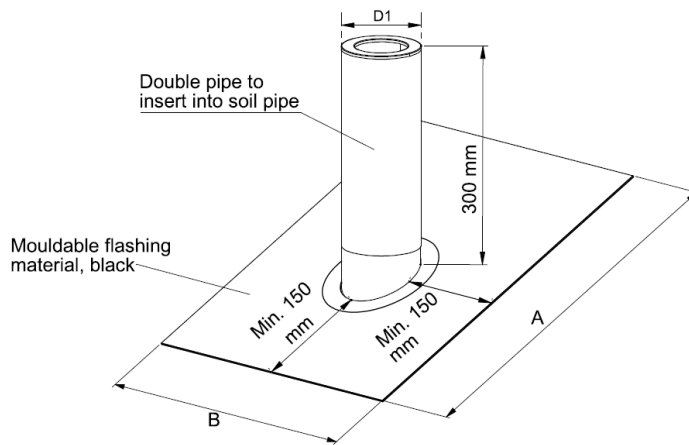

APPLICATION:

For ventilation of soil pipes where a safe, tight flashing is required as well as an odorless penetration of the roof structure on pitched roofs with clay roof tiles, Eternit, or similar.

The soil pipe ventilation ensures a waterproof penetration of the roof surface itself, and via a rubber seal in the soil pipe an airtight extension of the soil pipe is ensured through the roof structure and up to the inlet above the roof surface.

Soil pipe:

Zinc version: Zinc 14

Stainless version: Stainless steel AISI 304/ EN 1.4301

TEKNISKE SPECIFIKATIONER

Tight assembly between soil pipe and soil pipe flashing through o-ring

Soil pipe from the house sewer system protruding from the roof surface

For dimensions A, B, D1 and h, see the table beneath ARTICLE NUMBERS

ARTICLE NUMBERS

DN [mm]	DIAMETER (D1) [mm]	FLANGE (AxB) [mm]	STANDARD DIMENSIONS		
			MATERIAL	ROOF PITCH [°]	ARTICLE NUMBER 10 – 45°
Ø75	Ø90	625x500	Zinc 14	10	77075-10-520
				20	77075-20-520
				25	77075-25-520
				30	77075-30-520
				35	77075-35-520
				40	77075-40-520
				45	77075-45-520
				*	77075-99-520
			Stainless steel AISI 304	10	76075-10-520
				20	76075-20-520
				25	76075-25-520
				30	76075-30-520
				35	76075-35-520
				40	76075-40-520
				45	76075-45-520
				*	76075-99-520
Ø110	Ø125	625x500	Zinc 14	10	77110-10-520
				20	77110-20-520
				25	77110-25-520
				30	77110-30-520
				35	77110-35-520
				40	77110-40-520
				45	77110-45-520
				*	77110-99-520
			Stainless steel AISI 304	10	76110-10-520
				20	76110-20-520
				25	76110-25-520
				30	76110-30-520
				35	76110-35-520
				40	76110-40-520
				45	76110-45-520
				*	76110-99-520